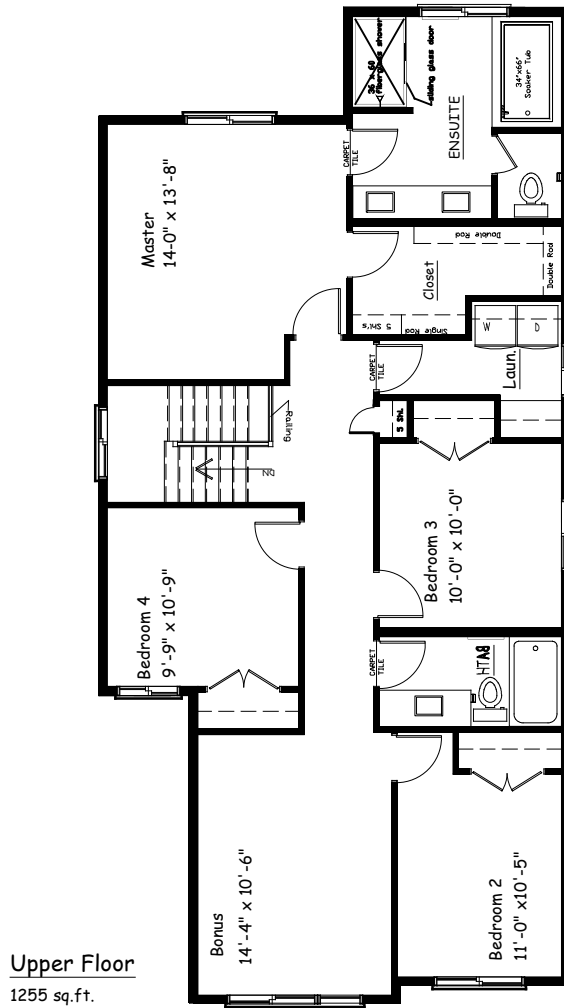

# Model: Bowyer

Size: 2225 Square Feet

## Features:

- Large open Great Room
- Large Kitchen island
- Gas Fireplace
- Built-in bench in Entry
- Flex Room
- 4 Bedrooms
- Bonus Room
- Large basement windows
- Large Ensuite shower
- Garage storage area

**Main Floor**  
970 sq.ft.

**Upper Floor**  
1255 sq.ft.

(780) 566 0653  
millstreethomes.ca