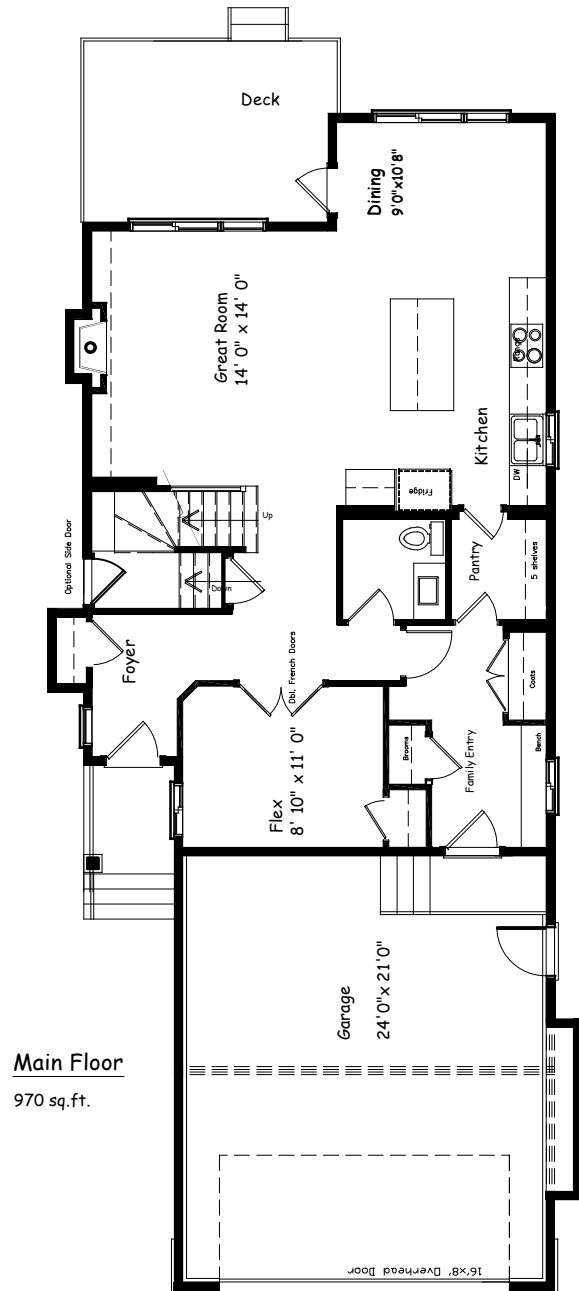

# Model: Bowyer

Size: 2225 Square Feet

## Features:

- Large open Great Room
- Large Kitchen island
- Gas Fireplace
- Built-in bench in Entry
- Flex Room
- 4 Bedrooms
- Bonus Room
- Large basement windows
- Large Ensuite shower
- Garage storage area

**Main Floor**  
970 sq.ft.

**Upper Floor**  
1255 sq.ft.

(780) 566 0653  
millstreethomes.ca