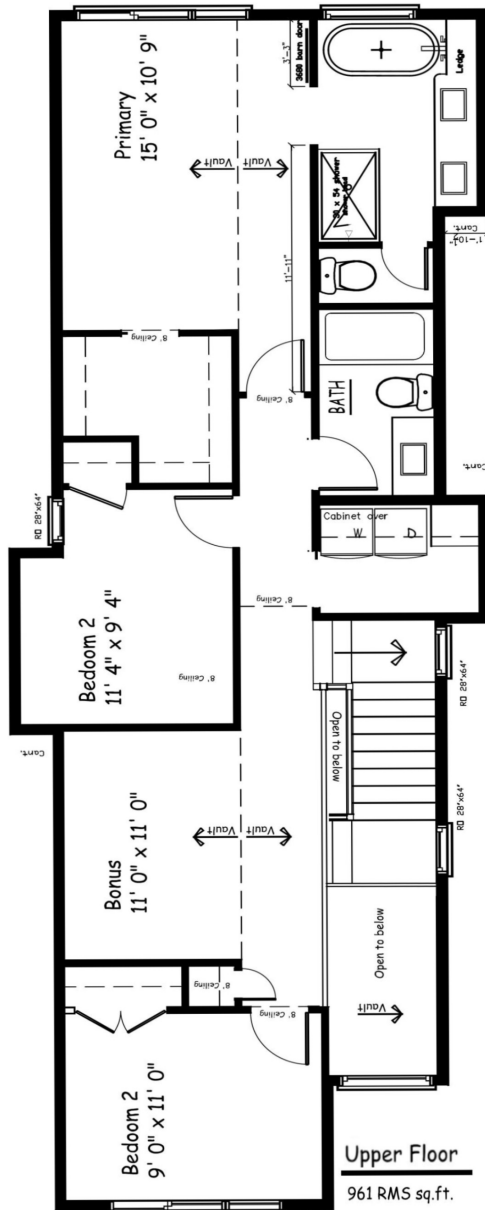

Jasper A

Address:
Size: 1909 Sq Ft

- Features:
- Flex Room c/w Full Bath
 - 3 Bedrooms
 - Bonus Room
 - Laundry Room
 - Double Detached Garage
 - Large Kitchen Island
 - Drop zone bench in Entry
 - Ensuite Soaker Tub & shower

Main Floor
975 sq.ft.