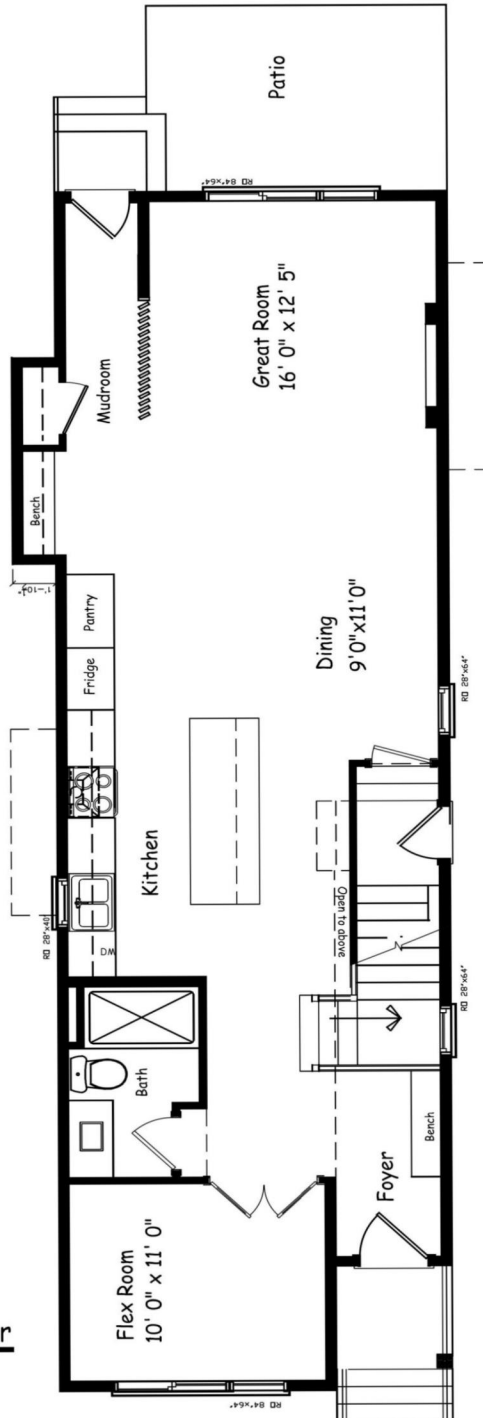

Jasper A

Address:
Size: 1909 Sq Ft

Features:

- Flex Room c/w Full Bath
- 3 Bedrooms
- Bonus Room
- Laundry Room
- Double Detached Garage
- Large Kitchen Island
- Drop zone bench in Entry
- Ensuite Soaker Tub & shower

Main Floor

975 sq.ft.

copyright