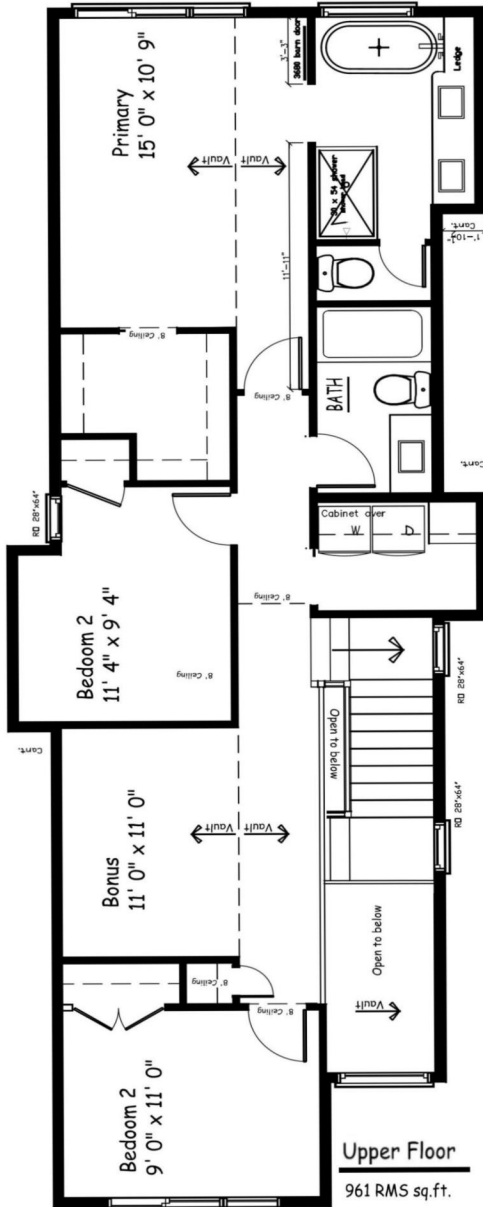

Jasper A

Address:
Size: 1909 Sq Ft

Features:

- Flex Room c/w Full Bath
- 3 Bedrooms
- Bonus Room
- Laundry Room
- Double Detached Garage
- Large Kitchen Island
- Drop zone bench in Entry
- Ensuite Soaker Tub & shower

Main Floor

975 sq.ft.

copyright