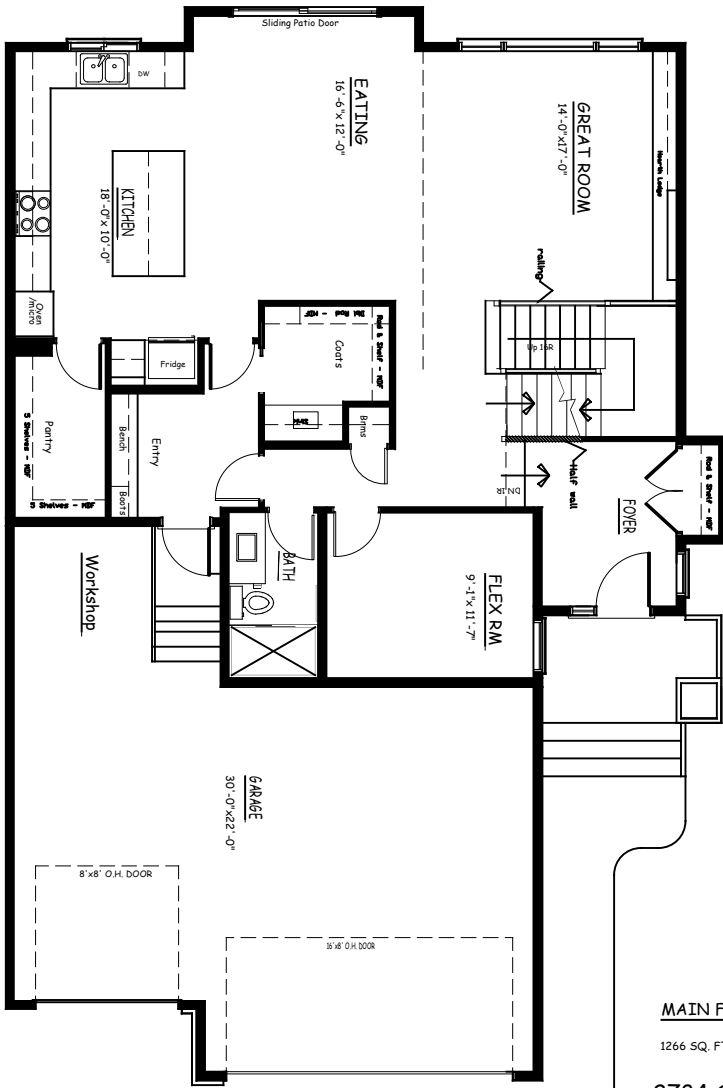

Front Elevation - Prairie Modern

Langdale

Address:
Size: 2784 Sq Ft

Price:

- Features:
- Flex Room c/w Full Bath
 - 4 Bedrooms
 - Bonus Room
 - Laundry Room
 - Triple Garage
 - Large Kitchen Island
 - Drop zone cabinet in Entry
 - Cloak Room with sink
 - Ensuite Soaker Tub & shower

MAIN FLOOR

1266 SQ. FT.

UPPER FLOOR

1433 SQ. FT. Upper

2784 SQ. FT. TOTAL

(780) 566 0653
millstreethomes.ca