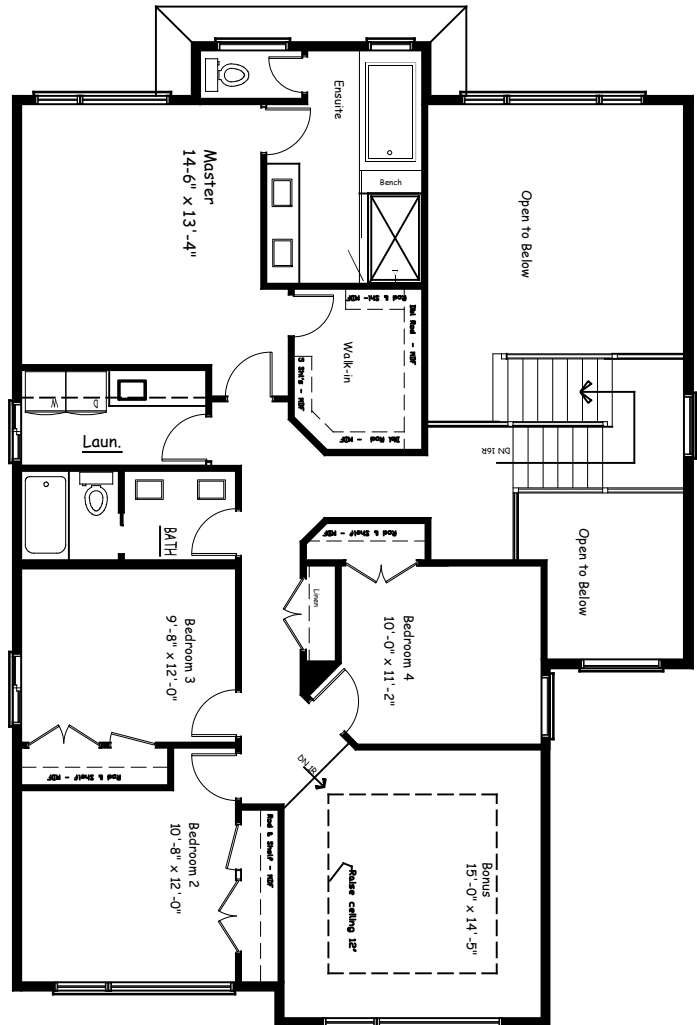

Front Elevation - Prairie Modern

Langdale

Address:
Size: 2784 Sq Ft

Price:

- Features:
- Flex Room c/w Full Bath
 - 4 Bedrooms
 - Bonus Room
 - Laundry Room
 - Triple Garage
 - Large Kitchen Island
 - Drop zone cabinet in Entry
 - Cloak Room with sink
 - Ensuite Soaker Tub & shower

MAIN FLOOR

1266 SQ. FT.

UPPER FLOOR

1433 SQ. FT. Upper

2784 SQ. FT. TOTAL

(780) 566 0653
millstreethomes.ca