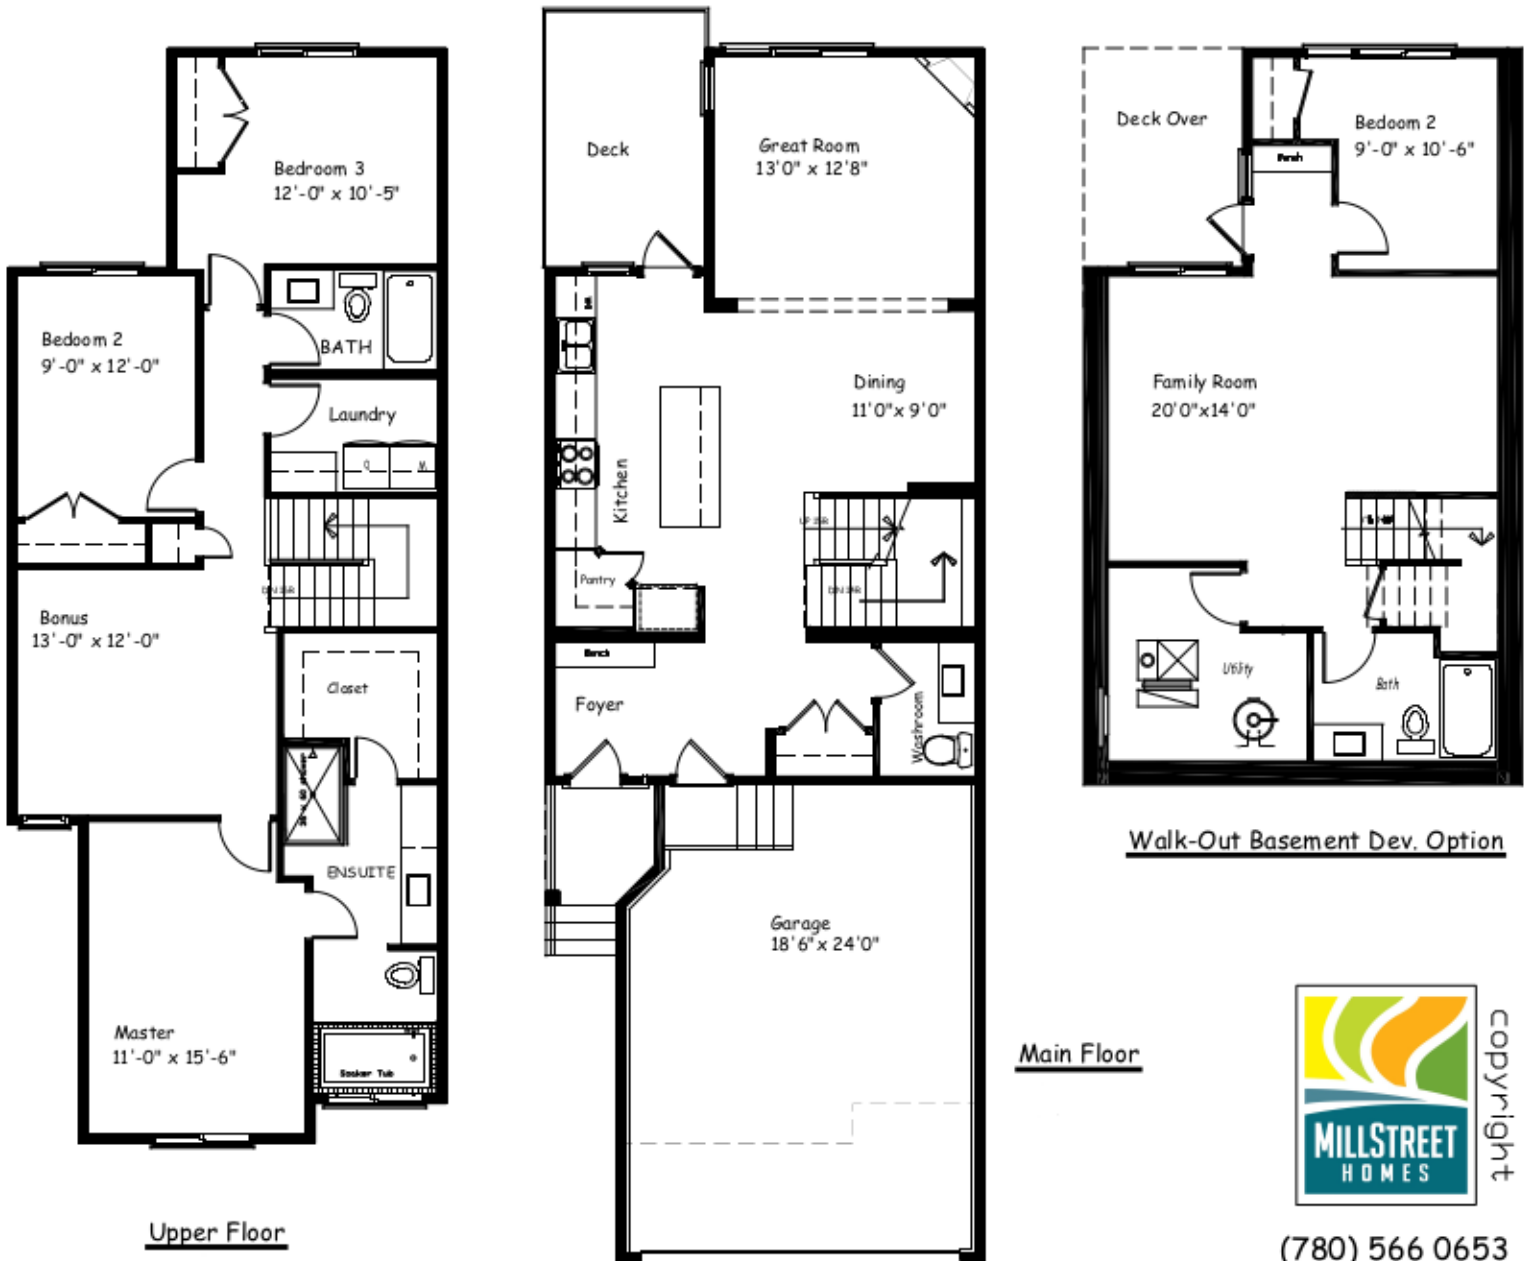

Quick Possession

Model: The Robin

Size: 1780 Square Feet

Features:

- Walk-out Basement
- Large open Great Room
- Large Kitchen island
- Gas Fireplace
- Built-in bench / drop zone in Entry
- 3 Bedrooms
- Bonus Room
- Upper Floor Laundry Room
- Large Ensuite c/w soaker tub and large shower
- Double Garage with extra storage area

Upper Floor

Main Floor

Walk-Out Basement Dev. Option

copyright

(780) 566 0653

millstreethomes.ca