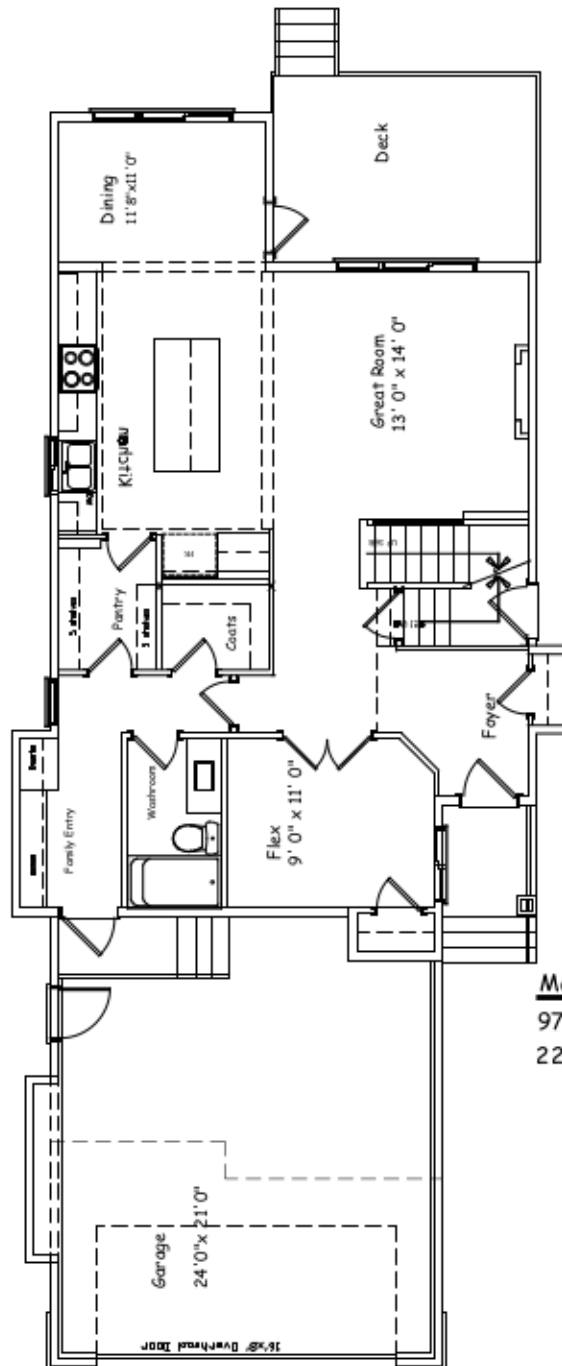

4 Bedroom Option

Size: 2255 Square Feet (CREA)

Features:

- Parade Exterior
- 4 Bedrooms
- Main floor Flex Room with full bath
- Bonus Room
- Laundry Room
- Large Double Garage
- Large Kitchen Island
- Electric Fireplace
- Drop zone cabinet in Entry
- Ensuite Soaker Tub & shower
- Side entry to basement

FRONT ELEVATION

Upper Floor - 4 Bedroom Option
1169 sq.ft.

Main Floor
976 sq.ft.
2255 Total sq.ft.

(780) 566 0653
millstreethomes.ca