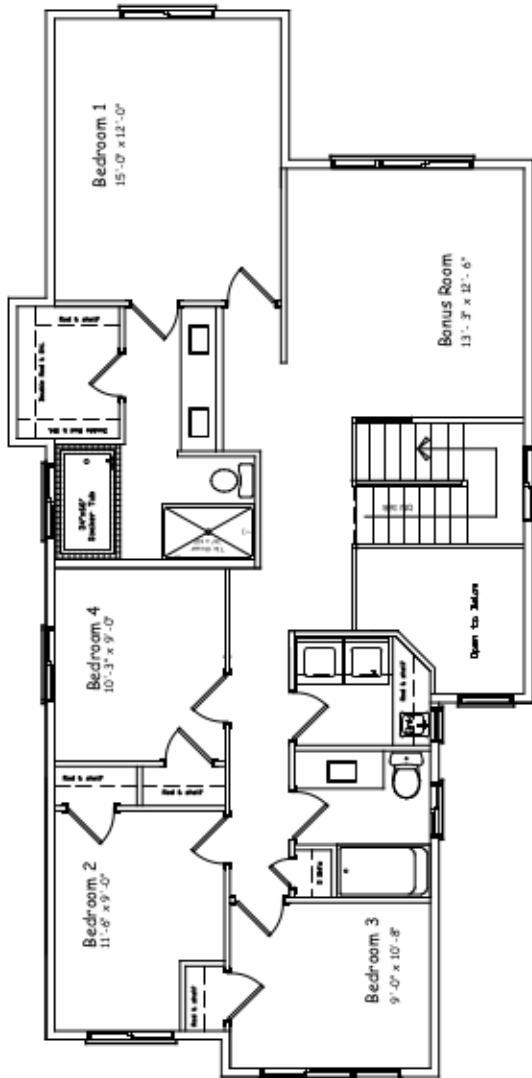

4 Bedroom Option

Size: 2255 Square Feet (CREA)

Features:

- Parade Exterior
- 4 Bedrooms
- Main floor Flex Room with full bath
- Bonus Room
- Laundry Room
- Large Double Garage
- Large Kitchen Island
- Electric Fireplace
- Drop zone cabinet in Entry
- Ensuite Soaker Tub & shower
- Side entry to basement

FRONT ELEVATION

Upper Floor - 4 Bedroom Option
1169 sq.ft.

Main Floor
976 sq.ft.
2255 Total sq.ft.

(780) 566 0653
millstreethomes.ca