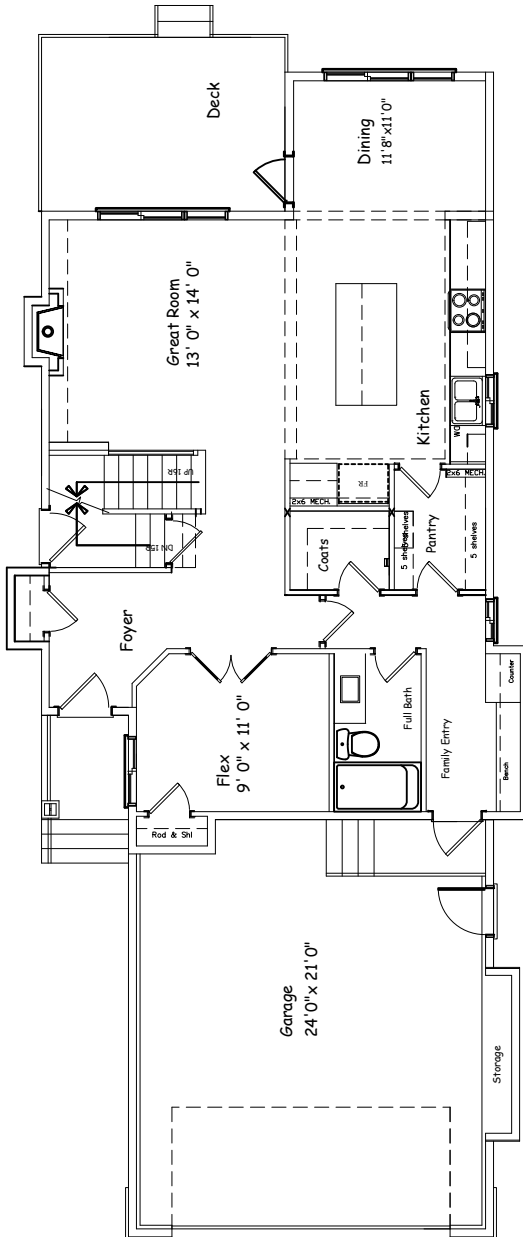

Copyright

Tarry Tweed

(780) 566 0653

millstreethomes.ca