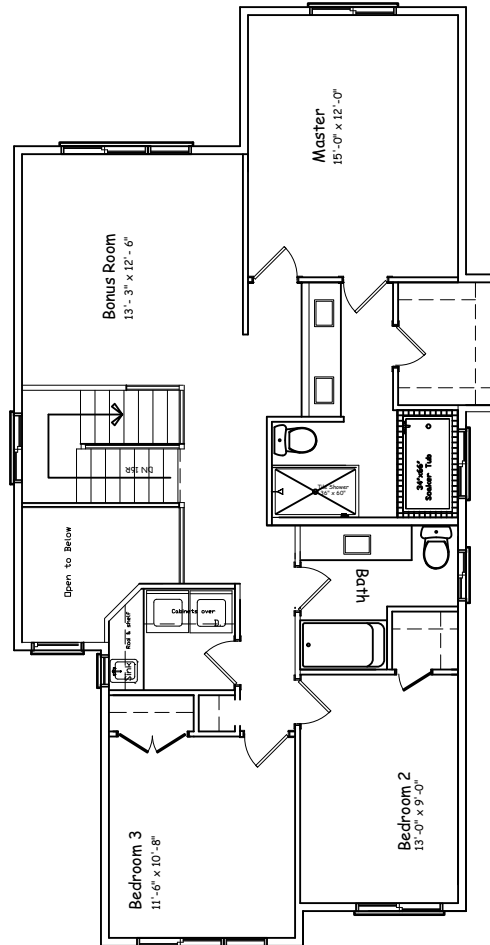

Custom Plan

Model: Custom Thatcher
 Size: 2168 Square Feet

Address : TBD

Features:

- Large open Great Room
- Large Kitchen island
- Gas Fireplace
- Built-in bench in Entry
- Flex Room
- 4 Bedrooms
- Bonus Room
- Large basement windows
- Large Ensuite shower
- Garage storage area

FRONT ELEVATION

Copyright

Tarry Tweed

(780) 566 0653

millstreethomes.ca