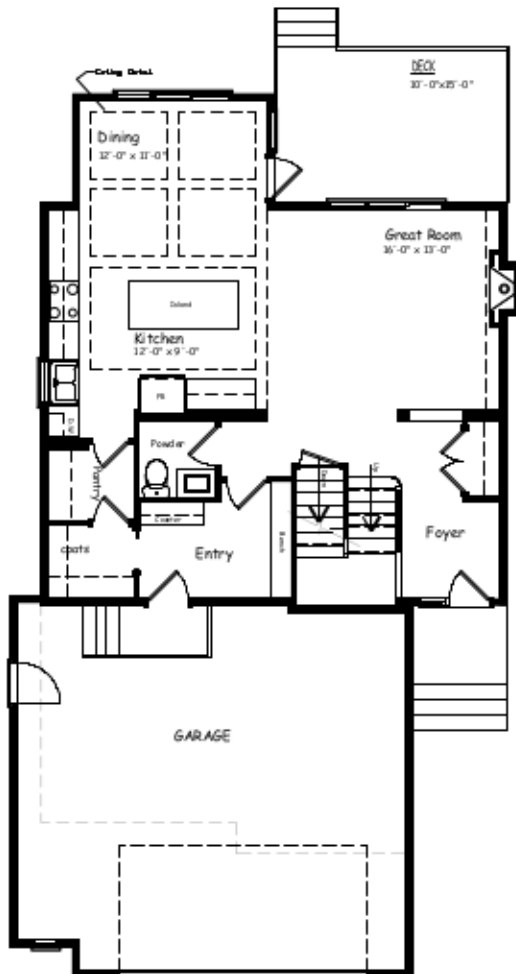

CRAFTSMAN STYLE

Ready Home

Model: Tailor
 Size: 2140 Square Feet (CREA)

- Options:
- Craftsman Exterior
 - 3 Bedrooms
 - Oversized Garage with mandoor
 - Drop zone cabinet in Entry
 - Ensuite Upgrade Package
 - Stand alone tub
 - Oversized tile shower
 - Coffered ceilings

TAILOR - MAIN FLOOR PLAN

871 SQ.FT. TOTAL 2115 SQ.FT.

TAILOR - UPPER FLOOR PLAN

1244 SQ.FT.

copyright

(780) 566 0653
 millstreethomes.ca
 E&O