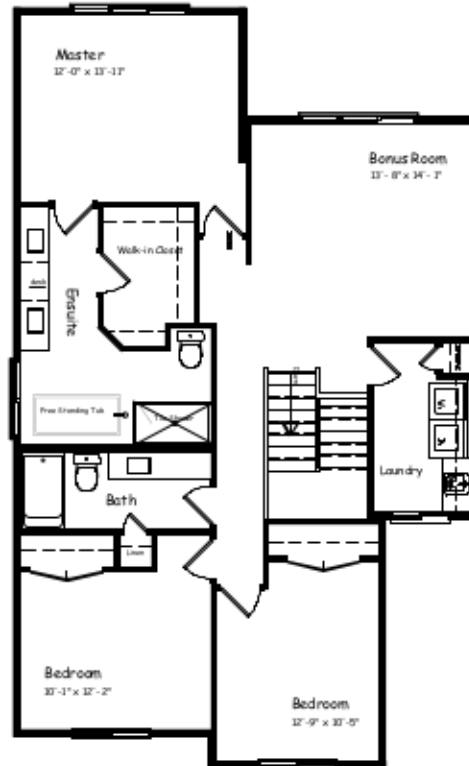

CRAFTSMAN STYLE

Ready Home

Model: Tailor
 Size: 2140 Square Feet (CREA)

- Options:
- Craftsman Exterior
 - 3 Bedrooms
 - Oversized Garage with mandoor
 - Drop zone cabinet in Entry
 - Ensuite Upgrade Package
 - Stand alone tub
 - Oversized tile shower
 - Coffered ceilings

TAILOR - MAIN FLOOR PLAN

871 SQ.FT. TOTAL 2115 SQ.FT.

TAILOR - UPPER FLOOR PLAN

1244 SQ.FT.

copyright

(780) 566 0653
 millstreethomes.ca
 E&O