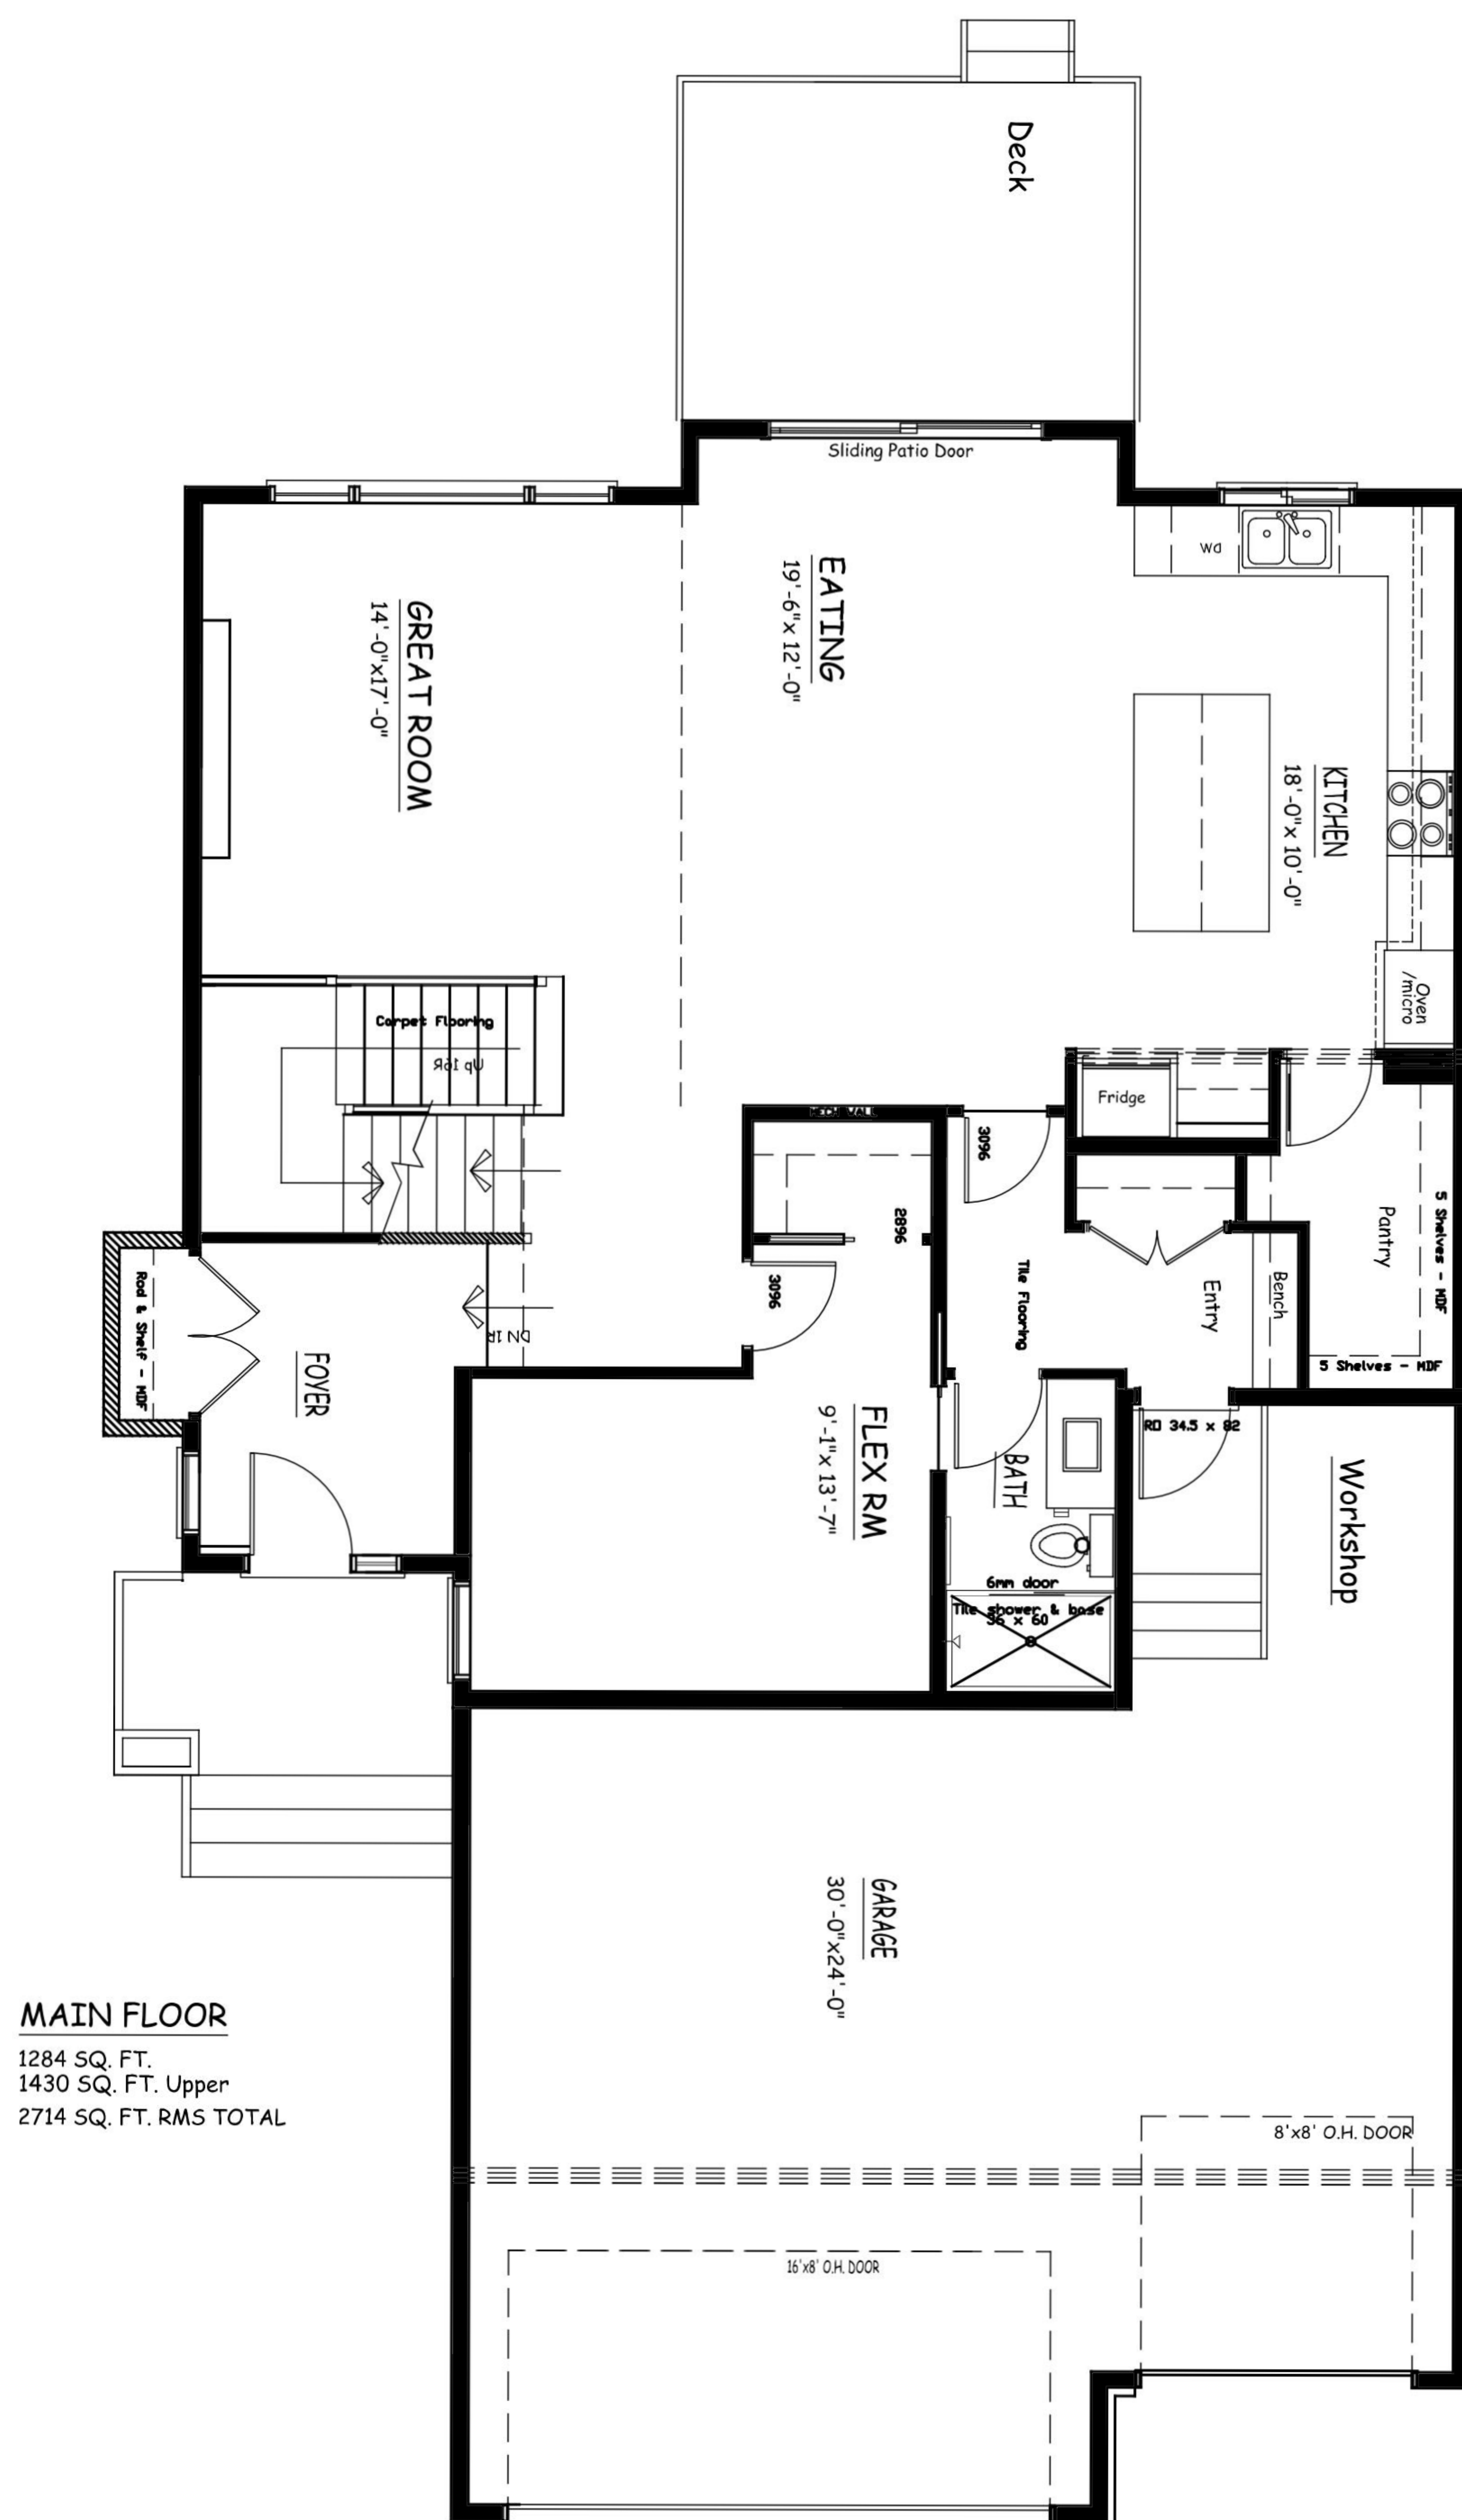

Name: Rosenthal 50

Size: 2714

Features:

- Triple Garage with Workshop
- 4 Bedroom upstairs
- Large Bonus Room
- Main Floor Flex Room
- Main Floor full bath
- Two Storey Open to below Foyer

MAIN FLOOR
 1284 SQ. FT.
 1430 SQ. FT. Upper
 2714 SQ. FT. RMS TOTAL