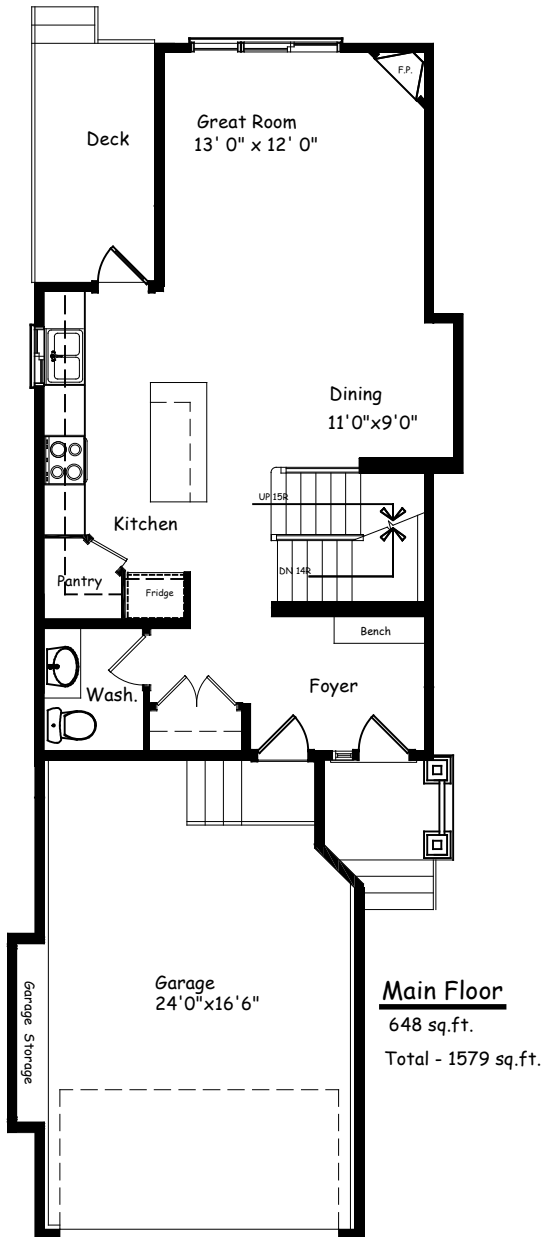

FRONT ELEVATION

copyright

(780) 566 0653

millstreethomes.ca

E&EO