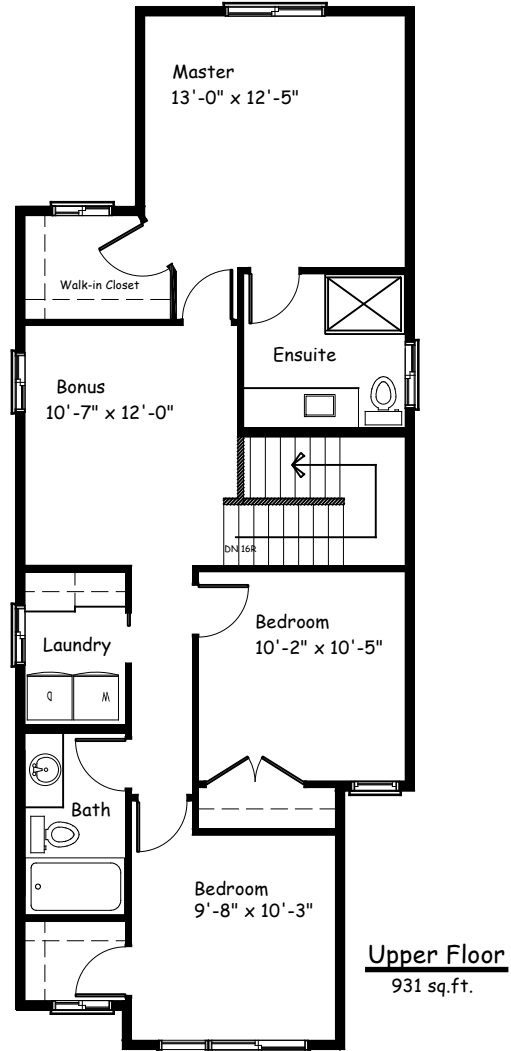

FRONT ELEVATION

copyright

(780) 566 0653

millstreethomes.ca

E&EO