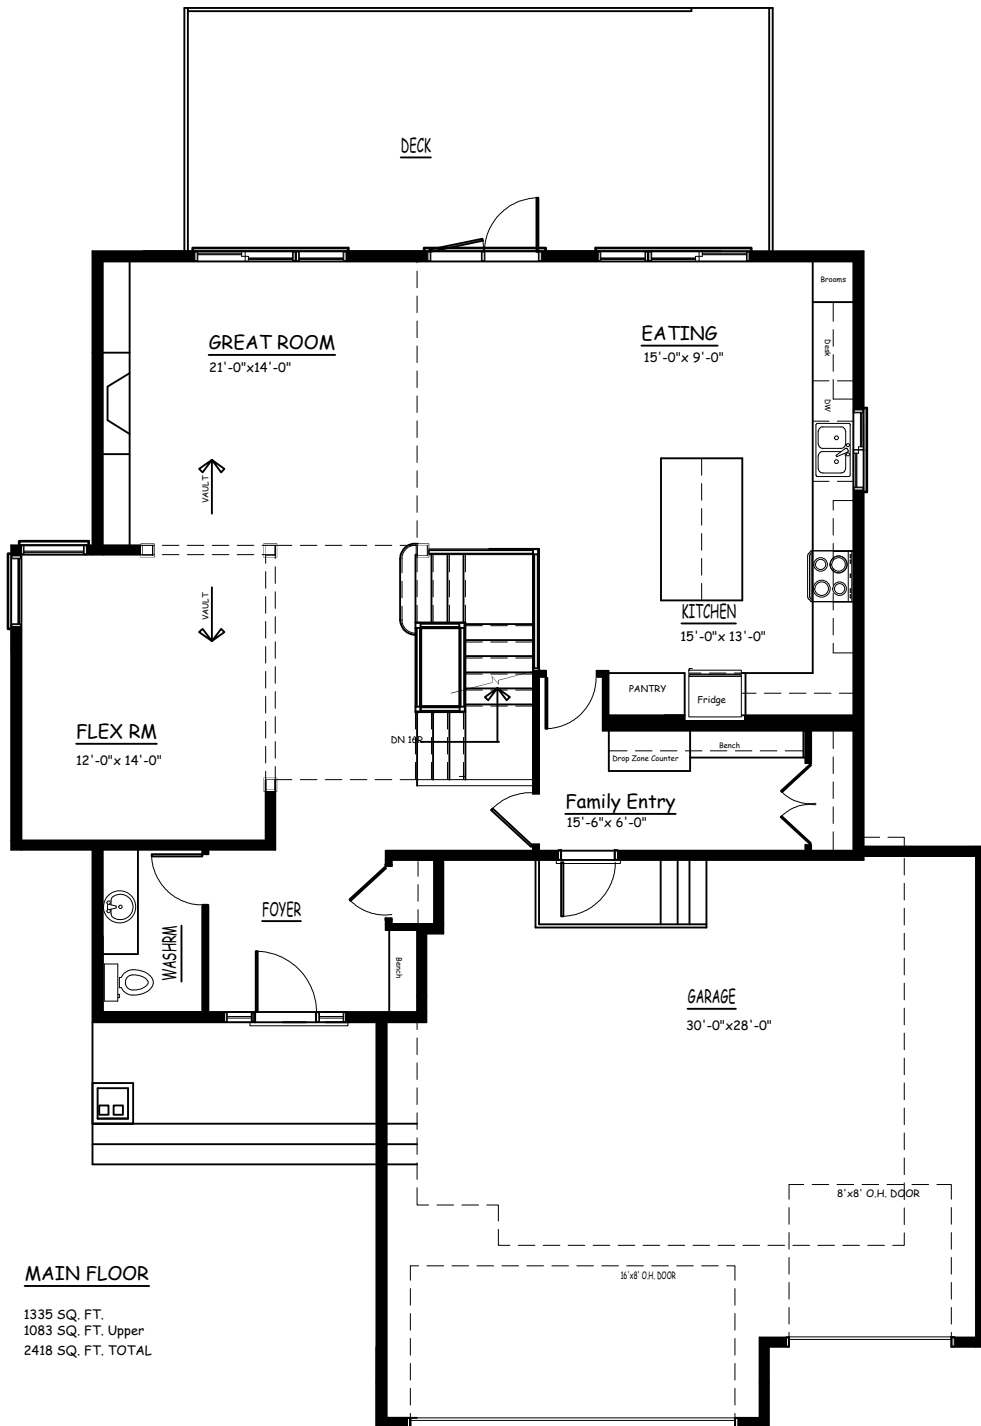

The Westview

16005 – Triomphe Show Home
 Address: 4417 39th Street, Beaumont
 Model: Westview - Show Home
 Size: 2418 Square Feet
 Price: \$599,800 Inc. Lot and GST

Westview Model Base Price: \$549,900

Plus These Included Show Home Options:
 Mid-Century Modern Treatment
 Triple Car Garage with mandoor
 Rear Deck
 Kitchen Upgrades
 Lighting Package Upgrades
 Finish Hardware Upgrades
 Drop zone cabinet in Entry
 Walk-out Basement (undeveloped)
 Vaulted ceiling with exposed beams
 and rake windows
 Plumbing Upgrade Package

MAIN FLOOR

1335 SQ. FT.
 1083 SQ. FT. Upper
 2418 SQ. FT. TOTAL

UPPER FLOOR
 1083 SQ. FT.

copyright

(780) 566 0653
 millstreethomes.ca

*Marketing drawings only, E & O E, see contract documents.