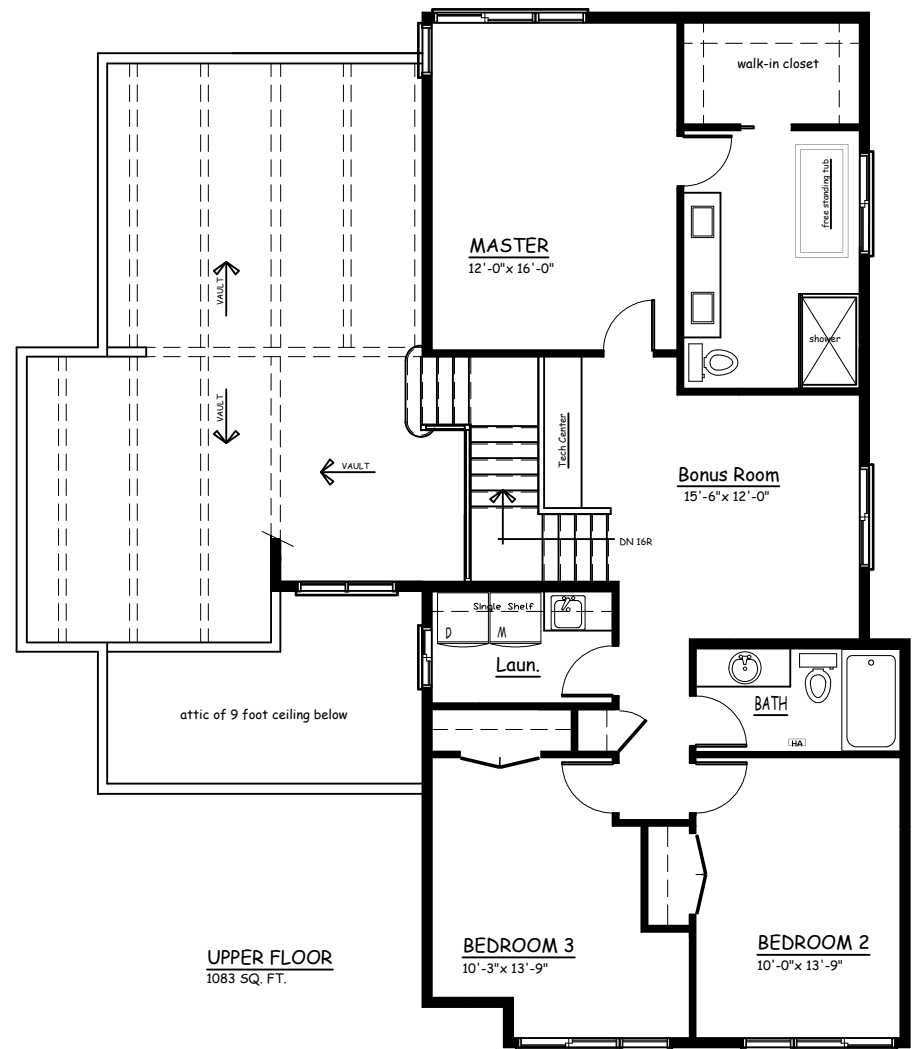

The Westview

16005 – Triomphe Show Home
 Address: 4417 39th Street, Beaumont
 Model: Westview - Show Home
 Size: 2418 Square Feet
 Price: \$599,800 Inc. Lot and GST

Westview Model Base Price: \$549,900

Plus These Included Show Home Options:
 Mid-Century Modern Treatment
 Triple Car Garage with mandoor
 Rear Deck
 Kitchen Upgrades
 Lighting Package Upgrades
 Finish Hardware Upgrades
 Drop zone cabinet in Entry
 Walk-out Basement (undeveloped)
 Vaulted ceiling with exposed beams
 and rake windows
 Plumbing Upgrade Package

MAIN FLOOR

1335 SQ. FT.
 1083 SQ. FT. Upper
 2418 SQ. FT. TOTAL

UPPER FLOOR
 1083 SQ. FT.

copyright

(780) 566 0653
 millstreethomes.ca

*Marketing drawings only, E & O E, see contract documents.